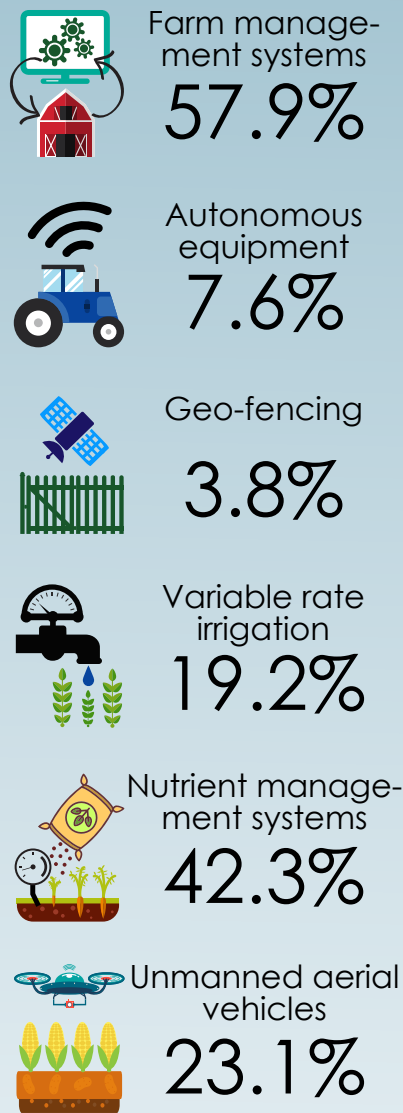

# FARMERS NEED TECH TOO

For farmers with an Internet connection, their use of technology has transformed their operations. These stats provide a glimpse into the use of an Internet connection among agriculture producers in northern Michigan.

## Connections on the Farm: Download speed, monthly price, and technology type

## Connected Equipment: Farmers using or planning to use...