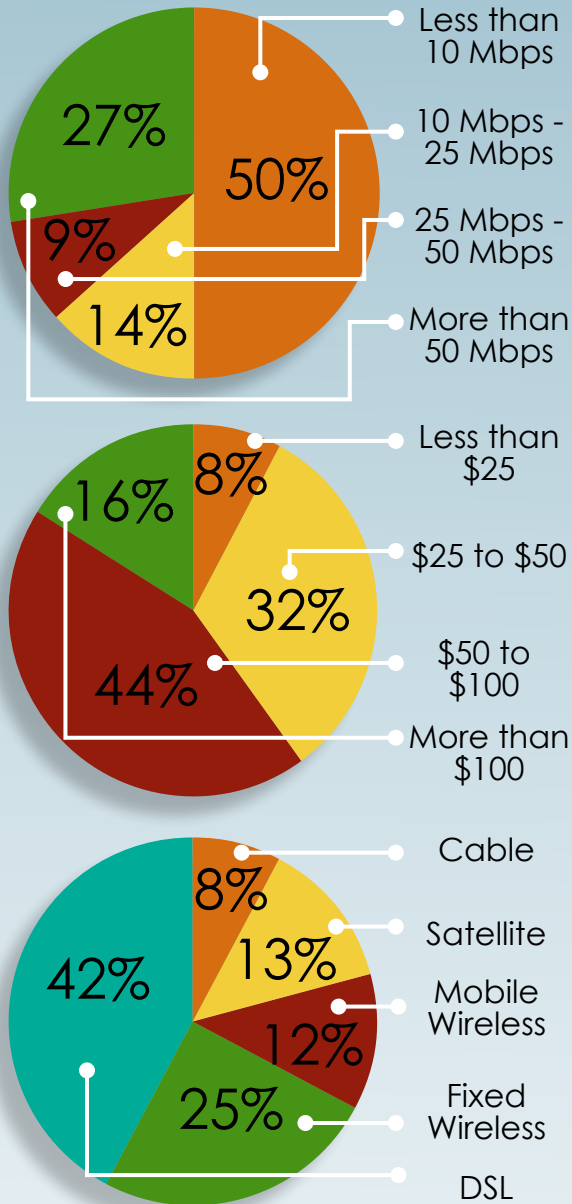

# FARMERS NEED TECH TOO

For farmers with an Internet connection, their use of technology has transformed their operations. These stats provide a glimpse into the use of an Internet connection among agriculture producers in northern Michigan.

## Connections on the Farm: Download speed, monthly price, and technology type